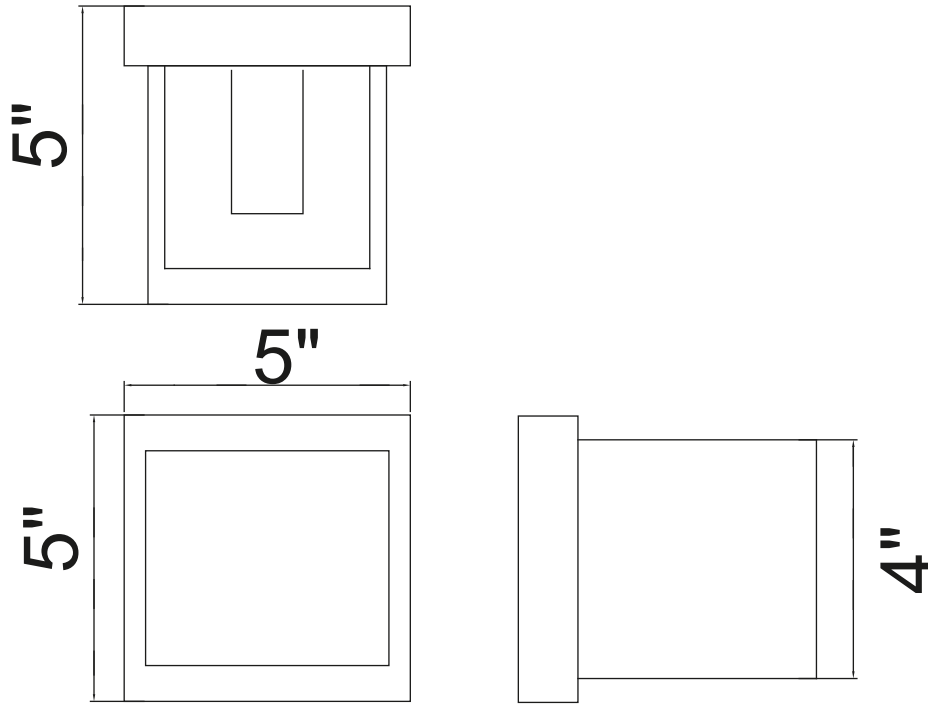

PROJECT: _____
 FIXTURE TYPE: _____
 LOCATION: _____
 CONTACT/PHONE: _____

Item	7148W4-101-S
Collection	LILLIANA
Finish	Black
Glass	-----
Crystal	-----
Input	120V AC,60HZ,AC

Shade	-----
Length/Dia.	5"
Width/Ext.	5"
Height	5"
Maximum	-----
Lumens	400

Light Source	LED
Bulb Info.	10W
Included	-----
Dimmable	Yes
Color	3000K
Weight	0.5KG