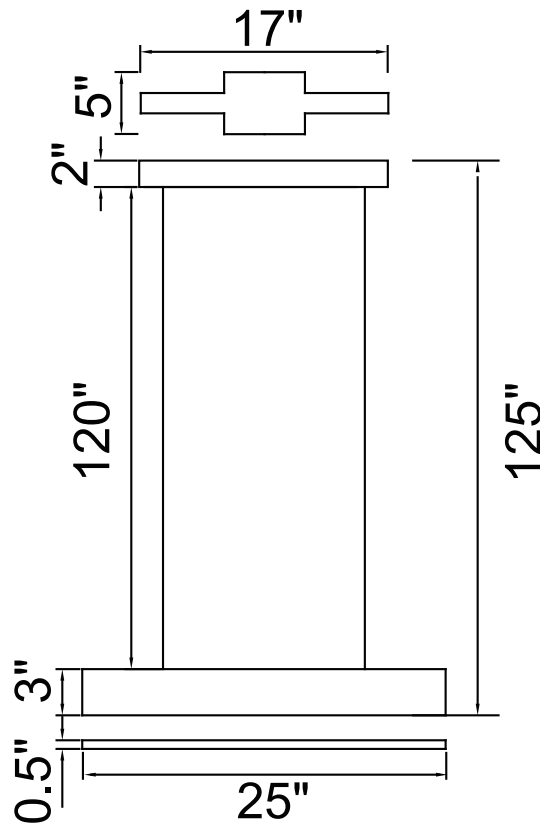

PROJECT: _____
 FIXTURE TYPE: _____
 LOCATION: _____
 CONTACT/PHONE: _____

Item	7145P25-1-253-RC
Collection	KRISTA
Finish	Satin Black
Glass	-----
Crystal	-----
Input	120V AC,60HZ,AC

Shade	-----
Length/Dia.	25"
Width/Ext.	0.5"
Height	3"
Maximum	125"
Lumens	480

Light Source	LED
Bulb Info.	12W
Included	-----
Dimmable	Yes
Color	3000K
Weight	1.5KG