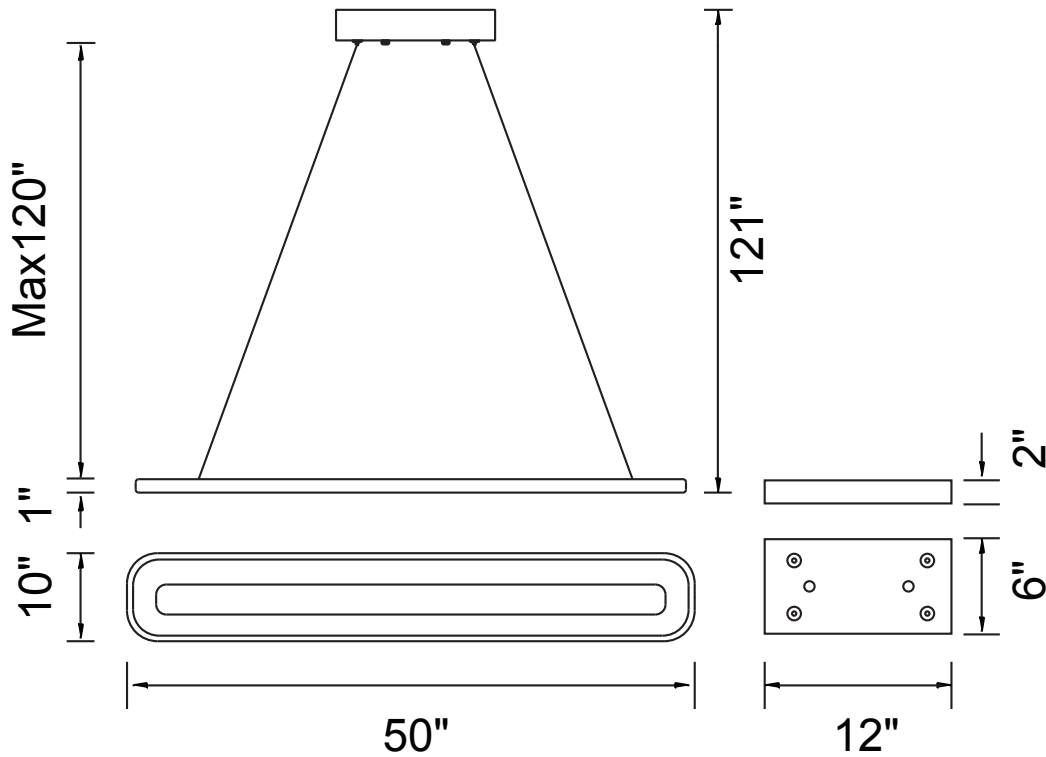

PROJECT: _____

FIXTURE TYPE: _____

LOCATION: _____

CONTACT/PHONE: _____

Item	7111P27-103
Collection	CAMPTON
Finish	Black
Glass	-----
Crystal	-----
Input	120V AC,60HZ,AC

Shade	-----
Length/Dia.	50"
Width/Ext.	10"
Height	1"
Maximum	121"
Lumens	1350

Light Source	LED
Bulb Info.	36W
Included	-----
Dimmable	Yes
Color	3000K
Weight	