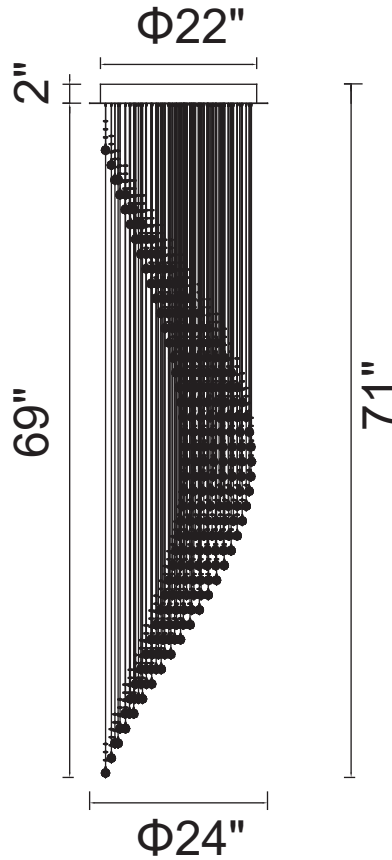

PROJECT: \_\_\_\_\_  
 FIXTURE TYPE: \_\_\_\_\_  
 LOCATION: \_\_\_\_\_  
 CONTACT/PHONE: \_\_\_\_\_

Item	6629C24C
Collection	RIBBON
Finish	Chrome
Glass	-----
Crystal	Clear
Input	120V AC,60HZ,AC

Shade	-----
Length/Dia.	24"
Width/Ext.	-----
Height	71"
Maximum	-----
Lumens	-----

Light Source	GU10
Bulb Info.	8x35W
Included	-----
Dimmable	Yes
Color	-----
Weight	