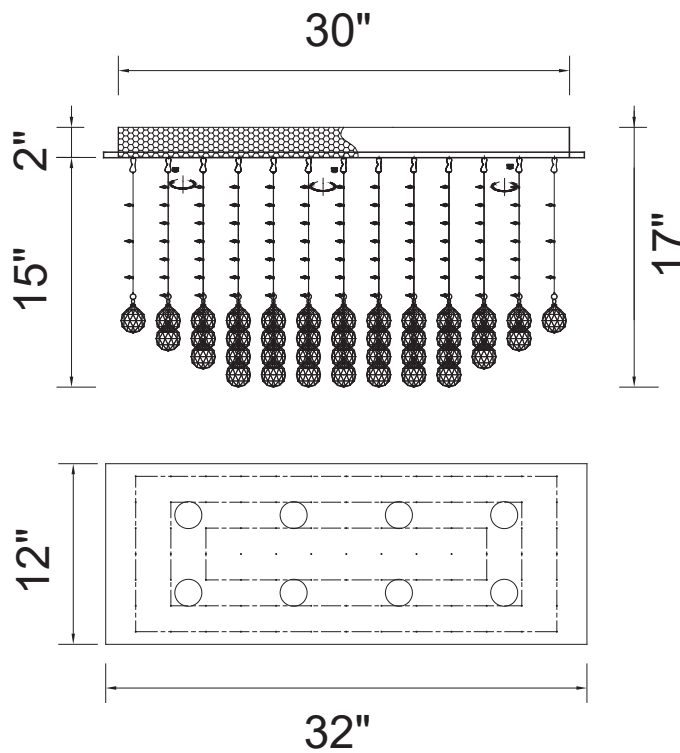

PROJECT: _____
 FIXTURE TYPE: _____
 LOCATION: _____
 CONTACT/PHONE: _____

Item	6626C32C-RC
Collection	MYSTICAL
Finish	Chrome
Glass	-----
Crystal	Clear
Input	120V AC,60HZ,AC

Shade	-----
Length/Dia.	32"
Width/Ext.	12"
Height	17"
Maximum	-----
Lumens	-----

Light Source	GU10
Bulb Info.	8x35W
Included	-----
Dimmable	Yes
Color	-----
Weight	