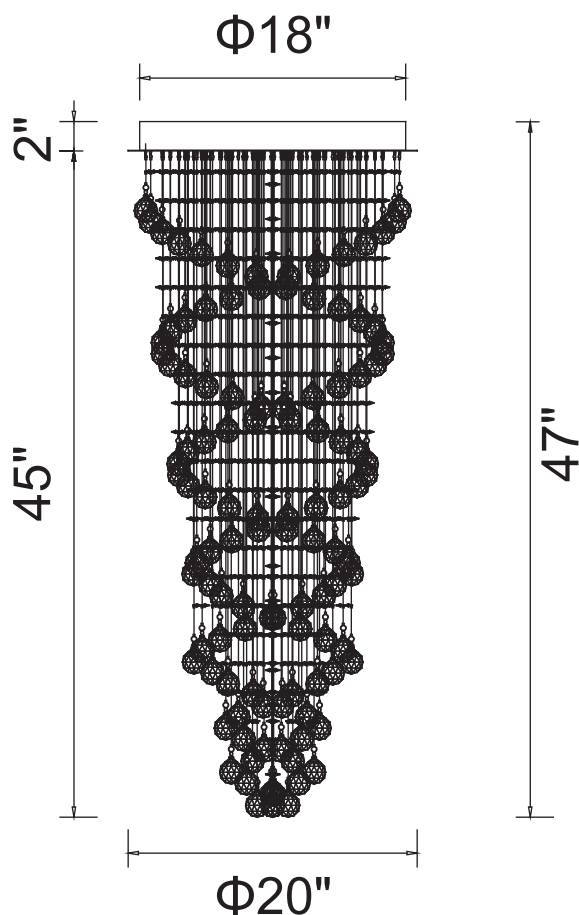

PROJECT: _____

FIXTURE TYPE: _____

LOCATION: _____

CONTACT/PHONE: _____

Item	6606C20C
Collection	DOUBLE SPIRAL
Finish	Chrome
Glass	-----
Crystal	Clear
Input	120V AC,60HZ,AC

Shade	-----
Length/Dia.	20"
Width/Ext.	-----
Height	47"
Maximum	-----
Lumens	-----

Light Source	GU10
Bulb Info.	6×35W
Included	-----
Dimmable	Yes
Color	-----
Weight	