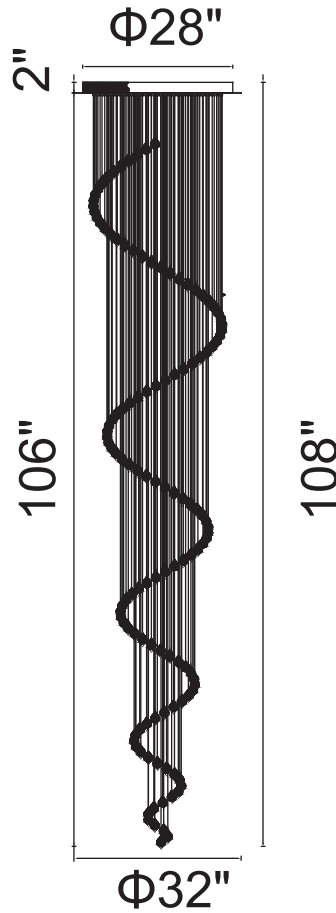

PROJECT: \_\_\_\_\_  
 FIXTURE TYPE: \_\_\_\_\_  
 LOCATION: \_\_\_\_\_  
 CONTACT/PHONE: \_\_\_\_\_

Item	6603C32C
Collection	SPIRAL
Finish	Chrome
Glass	-----
Crystal	Clear
Input	120V AC,60HZ,AC

Shade	-----
Length/Dia.	32"
Width/Ext.	-----
Height	108"
Maximum	-----
Lumens	-----

Light Source	GU10
Bulb Info.	12x35W
Included	-----
Dimmable	Yes
Color	-----
Weight	