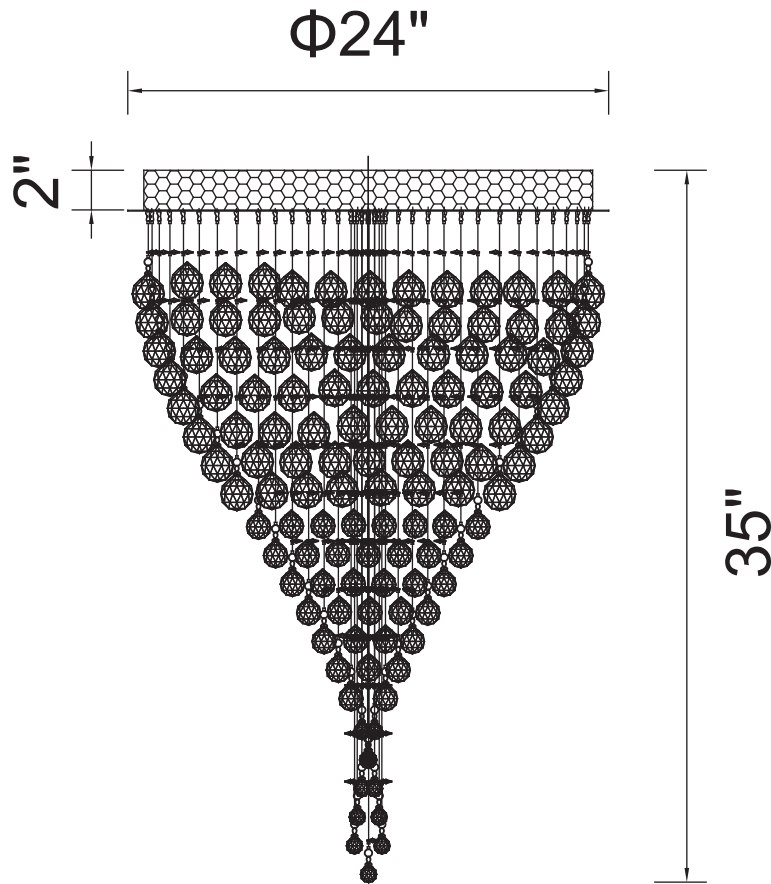

PROJECT: _____

FIXTURE TYPE: _____

LOCATION: _____

CONTACT/PHONE: _____

Item	6602C24C
Collection	TWISTER
Finish	Chrome
Glass	-----
Crystal	Clear
Input	120V AC,60HZ,AC

Shade	-----
Length/Dia.	24"
Width/Ext.	-----
Height	35"
Maximum	-----
Lumens	-----

Light Source	GU10
Bulb Info.	8×35W
Included	-----
Dimmable	Yes
Color	-----
Weight	