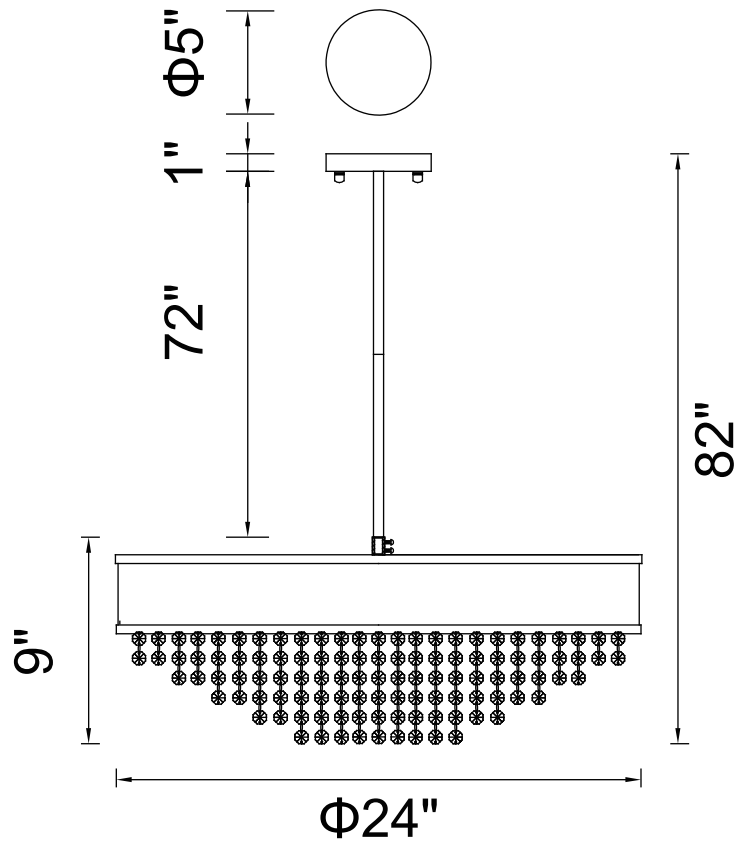

PROJECT: _____

FIXTURE TYPE: _____

LOCATION: _____

CONTACT/PHONE: _____

Item	5687P24-16-101
Collection	MEDINA
Finish	Black
Glass	-----
Crystal	Clear+Amber Alternating
Input	120V AC,60HZ,AC

Shade	-----
Length/Dia.	24"
Width/Ext.	-----
Height	9"
Maximum	82"
Lumens	-----

Light Source	G9
Bulb Info.	16x40W
Included	-----
Dimmable	Yes
Color	-----
Weight	