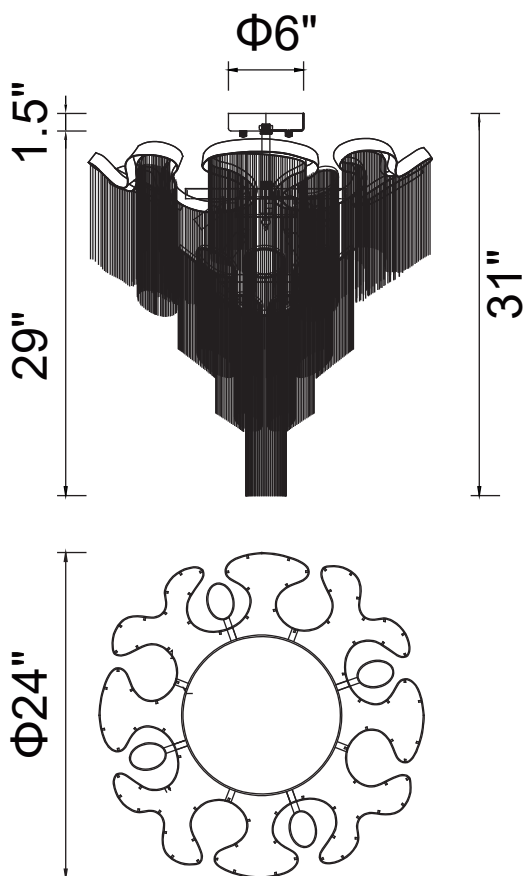

PROJECT: _____

FIXTURE TYPE: _____

LOCATION: _____

CONTACT/PHONE: _____

Item	5650C24C
Collection	DAISY
Finish	Chrome
Glass	-----
Crystal	-----
Input	120V AC,60HZ,AC

Shade	-----
Length/Dia.	24"
Width/Ext.	-----
Height	29"
Maximum	31"
Lumens	-----

Light Source	E12
Bulb Info.	13×60W
Included	-----
Dimmable	Yes
Color	-----
Weight	-----