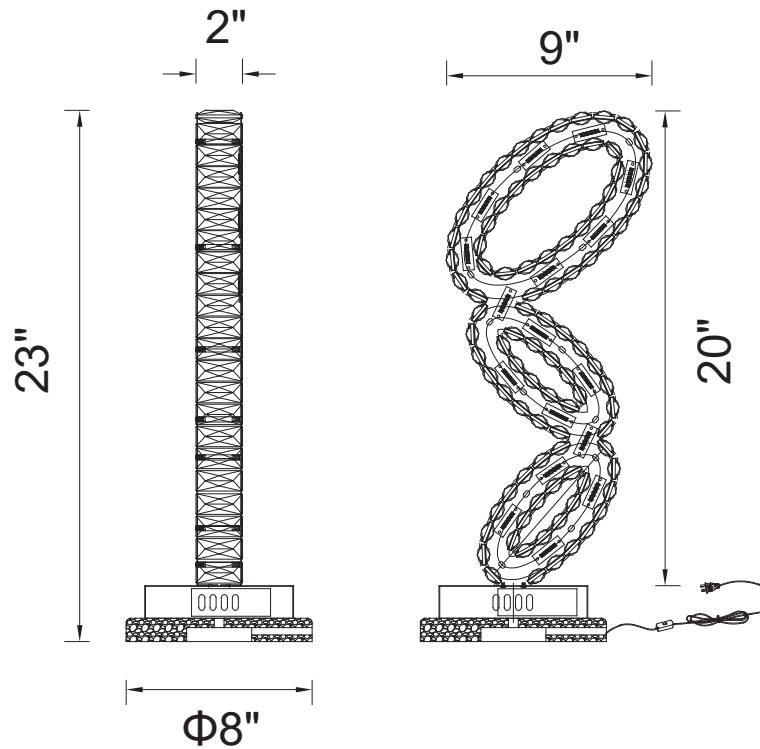

PROJECT: _____

FIXTURE TYPE: _____

LOCATION: _____

CONTACT/PHONE: _____

Item	5638T9ST
Collection	BALANCED
Finish	Stainless Steel
Glass	-----
Crystal	Clear
Input	120V AC,60HZ,AC

Shade	-----
Length/Dia.	9"
Width/Ext.	8"
Height	23"
Maximum	-----
Lumens	1000

Light Source	LED
Bulb Info.	18W
Included	-----
Dimmable	Yes
Color	4000K
Weight	