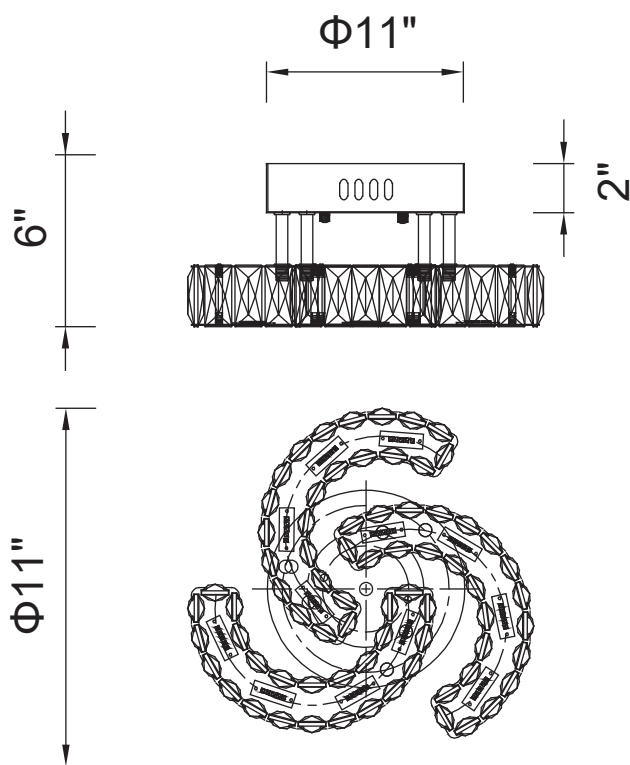

PROJECT: _____

FIXTURE TYPE: _____

LOCATION: _____

CONTACT/PHONE: _____

Item	5614C11ST
Collection	VIENNA
Finish	Stainless Steel
Glass	-----
Crystal	Clear
Input	120V AC,60HZ,AC

Shade	-----
Length/Dia.	11"
Width/Ext.	-----
Height	6"
Maximum	-----
Lumens	1100

Light Source	LED
Bulb Info.	12W
Included	-----
Dimmable	Yes
Color	4000K
Weight	