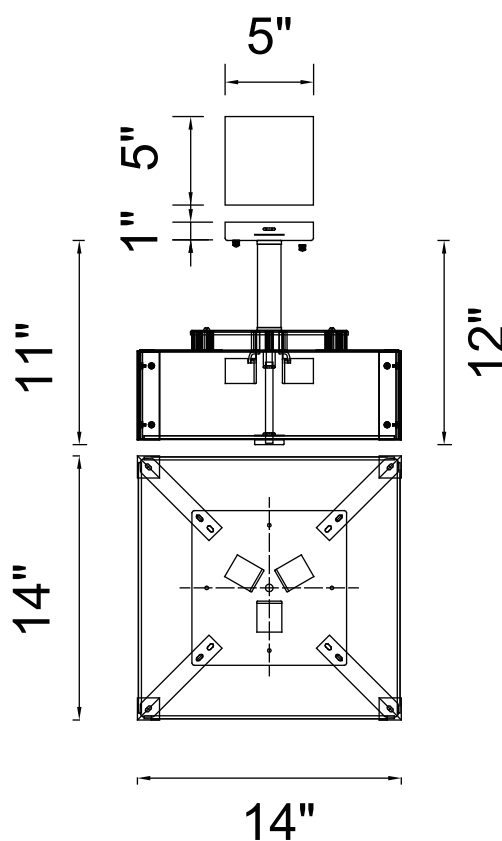

PROJECT: _____
 FIXTURE TYPE: _____
 LOCATION: _____
 CONTACT/PHONE: _____

Item	5571P14C-S
Collection	LUCIE
Finish	Chrome
Glass	Frosted
Crystal	-----
Input	120V AC,60HZ,AC

Shade	-----
Length/Dia.	14"
Width/Ext.	14"
Height	-----
Maximum	12"
Lumens	-----

Light Source	E26
Bulb Info.	3×60W
Included	-----
Dimmable	Yes
Color	-----
Weight	