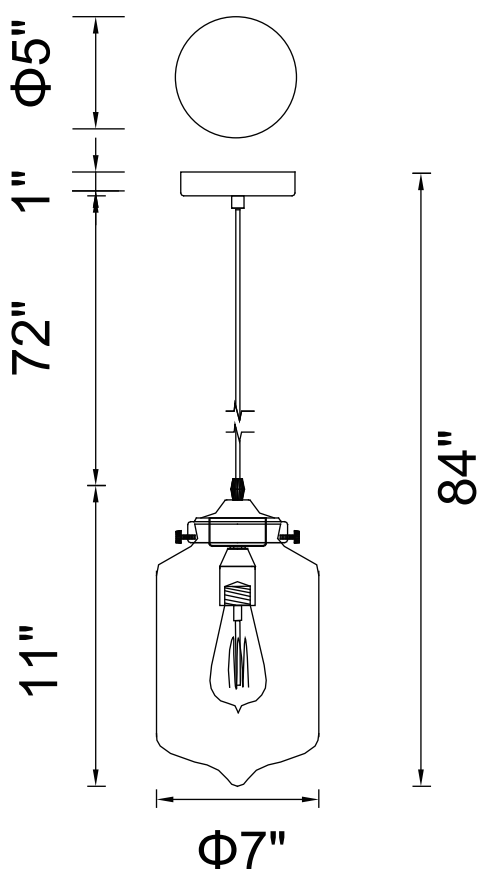

PROJECT: _____

FIXTURE TYPE: _____

LOCATION: _____

CONTACT/PHONE: _____

Item	5570P7
Collection	GLASS
Finish	Black
Glass	Smoke
Crystal	-----
Input	120V AC,60HZ,AC

Shade	-----
Length/Dia.	7"
Width/Ext.	-----
Height	11"
Maximum	84"
Lumens	-----

Light Source	E26
Bulb Info.	1×60W
Included	-----
Dimmable	Yes
Color	-----
Weight	