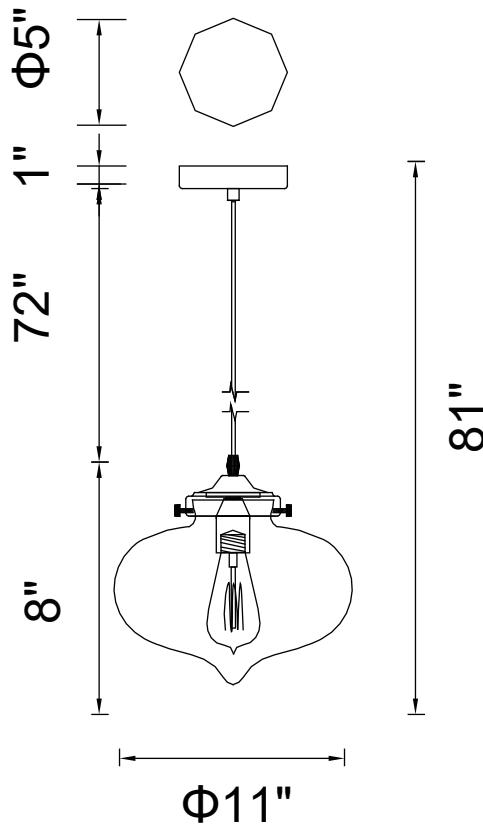

PROJECT: _____
 FIXTURE TYPE: _____
 LOCATION: _____
 CONTACT/PHONE: _____

Item	5570P11
Collection	GLASS
Finish	Black
Glass	Clear
Crystal	-----
Input	120V AC,60HZ,AC

Shade	-----
Length/Dia.	11"
Width/Ext.	-----
Height	8"
Maximum	81"
Lumens	-----

Light Source	E26
Bulb Info.	1×60W
Included	-----
Dimmable	Yes
Color	-----
Weight	