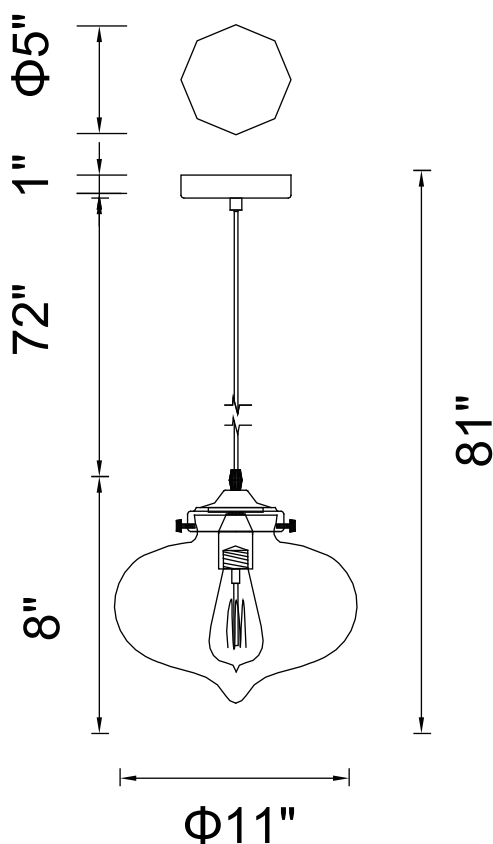

PROJECT: _____
 FIXTURE TYPE: _____
 LOCATION: _____
 CONTACT/PHONE: _____

Item	5570P11
Collection	GLASS
Finish	Black
Glass	Blue
Crystal	-----
Input	120V AC,60HZ,AC

Shade	-----
Length/Dia.	11"
Width/Ext.	-----
Height	8"
Maximum	81"
Lumens	-----

Light Source	E26
Bulb Info.	1×60W
Included	-----
Dimmable	Yes
Color	-----
Weight	