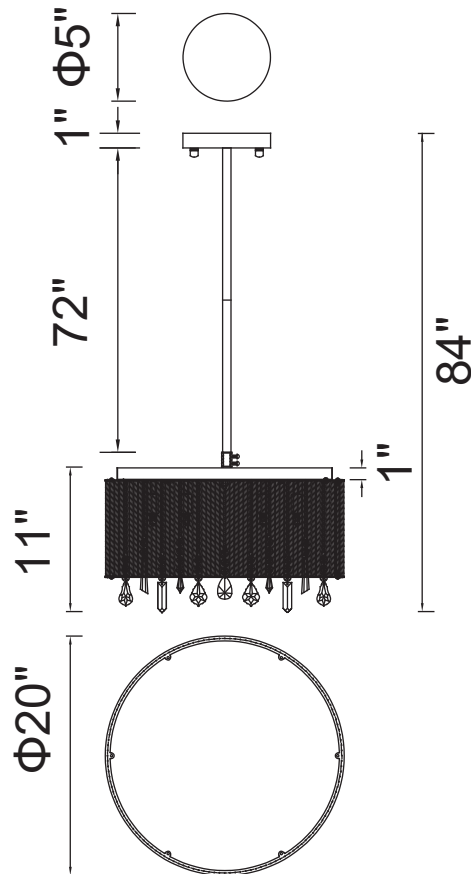

PROJECT: \_\_\_\_\_  
 FIXTURE TYPE: \_\_\_\_\_  
 LOCATION: \_\_\_\_\_  
 CONTACT/PHONE: \_\_\_\_\_

Item	5562C20C
Collection	BENSON
Finish	Chrome
Glass	-----
Crystal	Clear
Input	120V AC,60HZ,AC

Shade	-----
Length/Dia.	20"
Width/Ext.	-----
Height	11"
Maximum	84"
Lumens	-----

Light Source	G9
Bulb Info.	9×40W
Included	-----
Dimmable	Yes
Color	-----
Weight	