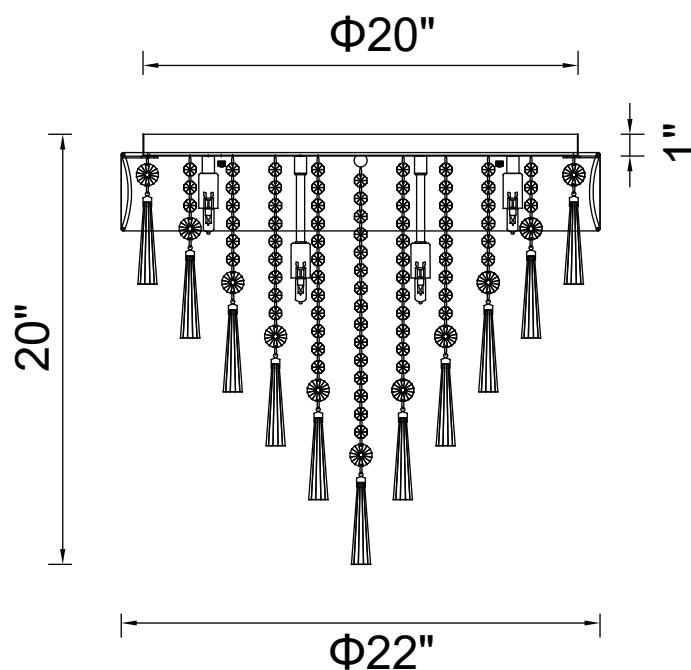

PROJECT: _____

FIXTURE TYPE: _____

LOCATION: _____

CONTACT/PHONE: _____

Item	5523C22C
Collection	FRANCA
Finish	Chrome
Glass	-----
Crystal	Clear
Input	120V AC,60HZ,AC

Shade	Black
Length/Dia.	22"
Width/Ext.	-----
Height	20"
Maximum	-----
Lumens	-----

Light Source	G9
Bulb Info.	8x40W
Included	-----
Dimmable	Yes
Color	-----
Weight	-----