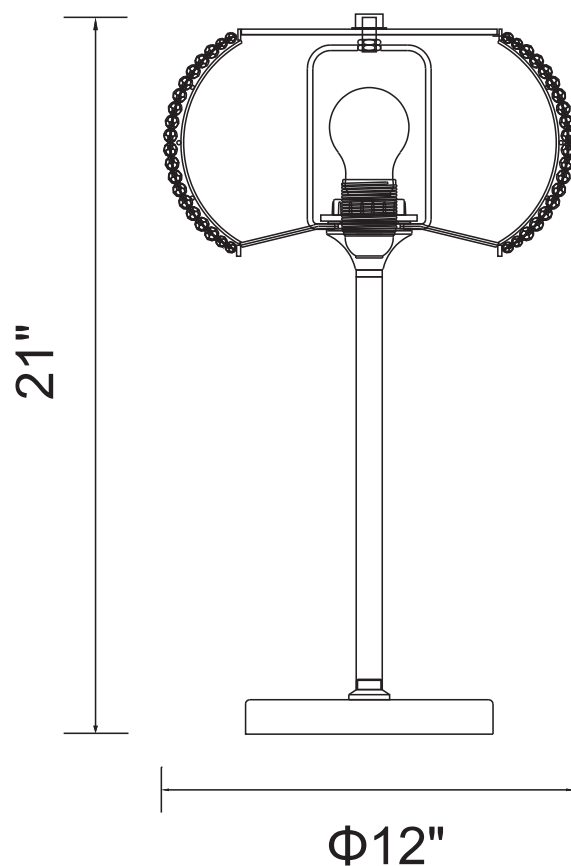

PROJECT: _____

FIXTURE TYPE: _____

LOCATION: _____

CONTACT/PHONE: _____

Item	5476T12C
Collection	TIFFANY
Finish	Chrome
Glass	-----
Crystal	Clear
Input	120V AC,60HZ,AC

Shade	-----
Length/Dia.	12"
Width/Ext.	-----
Height	21"
Maximum	-----
Lumens	-----

Light Source	E26
Bulb Info.	1×60W
Included	-----
Dimmable	Yes
Color	-----
Weight	