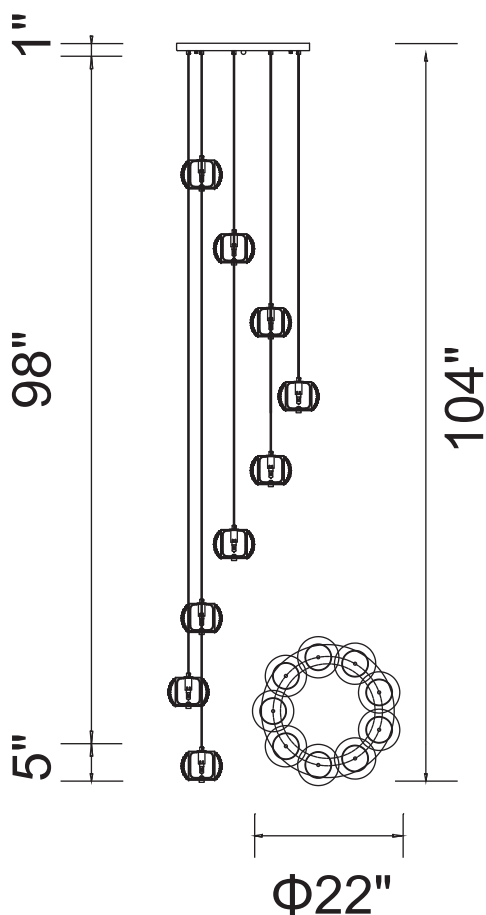

PROJECT: _____
 FIXTURE TYPE: _____
 LOCATION: _____
 CONTACT/PHONE: _____

Item	5476P20C-9
Collection	TIFFANY
Finish	Chrome
Glass	-----
Crystal	Clear
Input	120V AC,60HZ,AC

Shade	-----
Length/Dia.	22"
Width/Ext.	-----
Height	5"
Maximum	104"
Lumens	-----

Light Source	G9
Bulb Info.	9x40W
Included	-----
Dimmable	Yes
Color	-----
Weight	