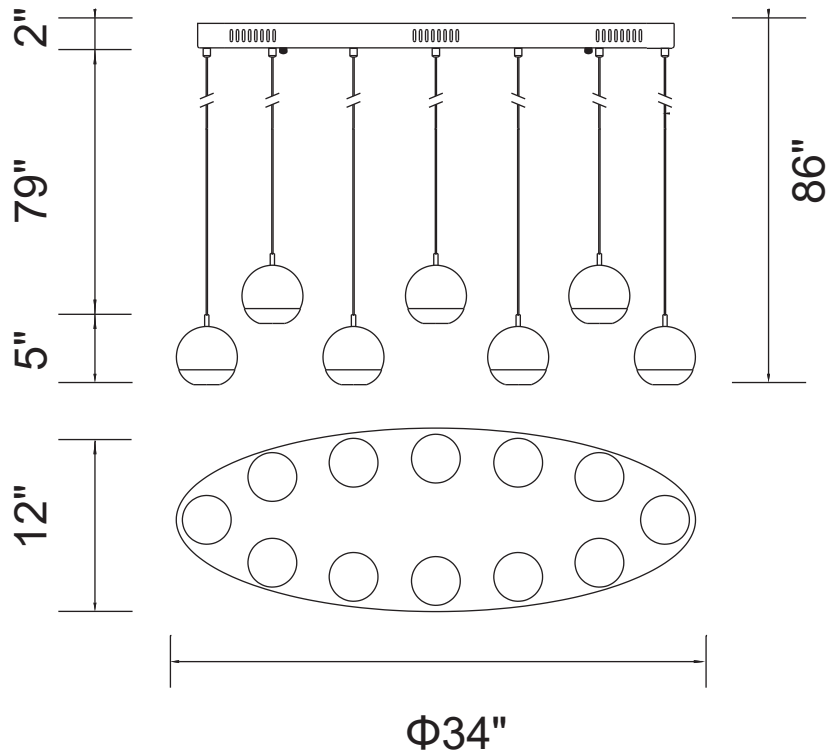

PROJECT: \_\_\_\_\_  
 FIXTURE TYPE: \_\_\_\_\_  
 LOCATION: \_\_\_\_\_  
 CONTACT/PHONE: \_\_\_\_\_

Item	5444P34C-O
Collection	PERRIER
Finish	Chrome
Glass	-----
Crystal	Clear
Input	120V AC,60HZ,AC

Shade	-----
Length/Dia.	34"
Width/Ext.	12"
Height	5"
Maximum	86"
Lumens	-----

Light Source	DC LED G4 12V
Bulb Info.	MAX 2W
Included	-----
Dimmable	Yes
Color	-----
Weight	