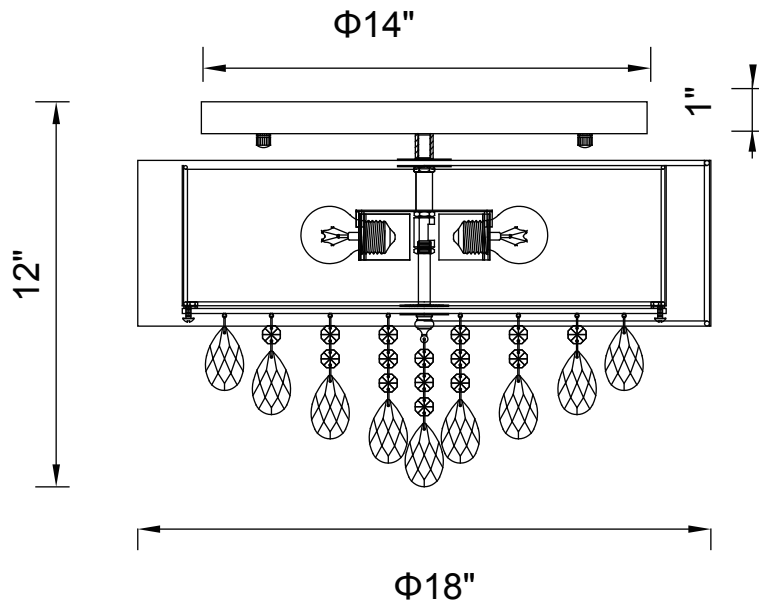

CWI LIGHTING

BRIGHTER LIVING. SIMPLIFIED.

PROJECT: _____

FIXTURE TYPE: _____

LOCATION: _____

CONTACT/PHONE: _____

Item	5443C18C
Collection	DASH
Finish	Chrome
Glass	-----
Crystal	Clear
Input	120V AC,60HZ,AC

Shade	Off White
Length/Dia.	18"
Width/Ext.	-----
Height	12"
Maximum	-----
Lumens	-----

Light Source	E26
Bulb Info.	4×60W
Included	-----
Dimmable	No
Color	-----
Weight	-----