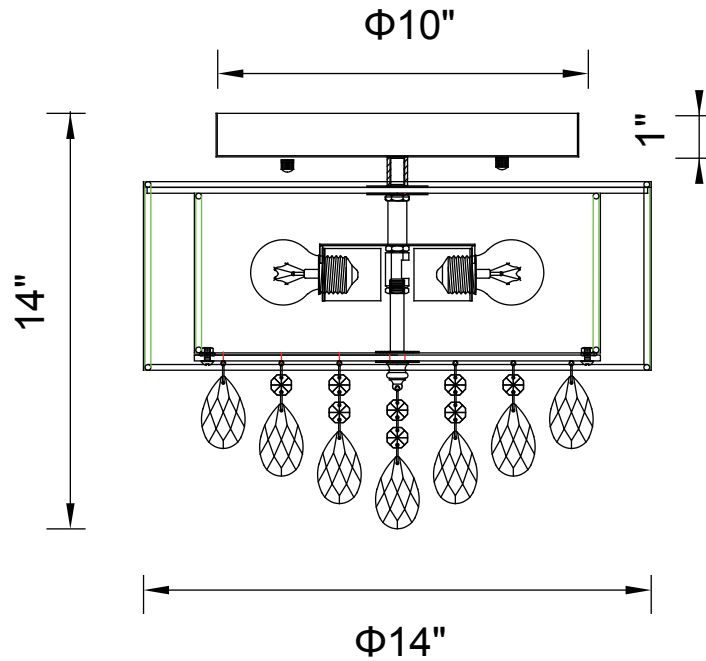

CWI LIGHTING

BRIGHTER LIVING. SIMPLIFIED.

PROJECT: _____

FIXTURE TYPE: _____

LOCATION: _____

CONTACT/PHONE: _____

Item	5443C14C
Collection	DASH
Finish	Chrome
Glass	-----
Crystal	Clear
Input	120V AC,60HZ,AC

Shade	Off White
Length/Dia.	14"
Width/Ext.	-----
Height	14"
Maximum	-----
Lumens	-----

Light Source	E26
Bulb Info.	3×60W
Included	-----
Dimmable	No
Color	-----
Weight	-----