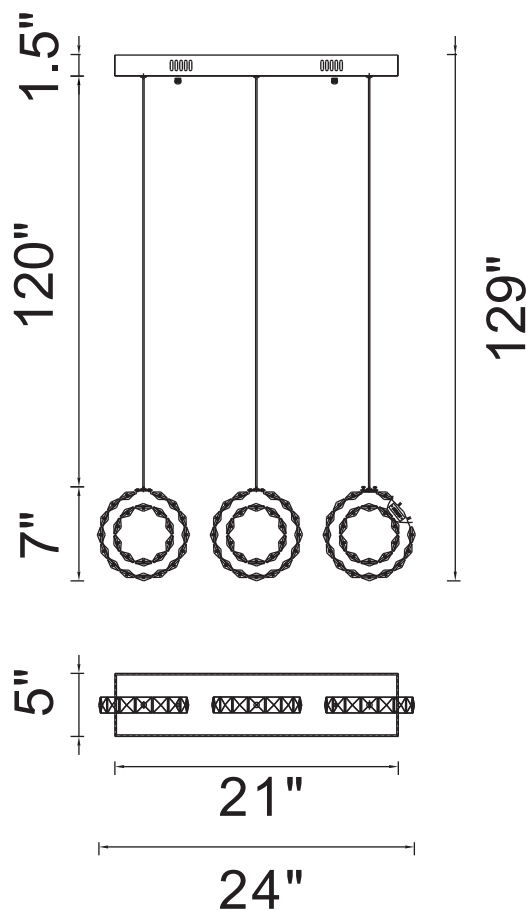

PROJECT: _____
 FIXTURE TYPE: _____
 LOCATION: _____
 CONTACT/PHONE: _____

Item	5417P24ST-RC-A
Collection	RING
Finish	Stainless Steel
Glass	-----
Crystal	Clear
Input	120V AC,60HZ,AC

Shade	-----
Length/Dia.	24"
Width/Ext.	5"
Height	7"
Maximum	129"
Lumens	800

Light Source	LED
Bulb Info.	18W
Included	-----
Dimmable	Yes
Color	4000K
Weight	