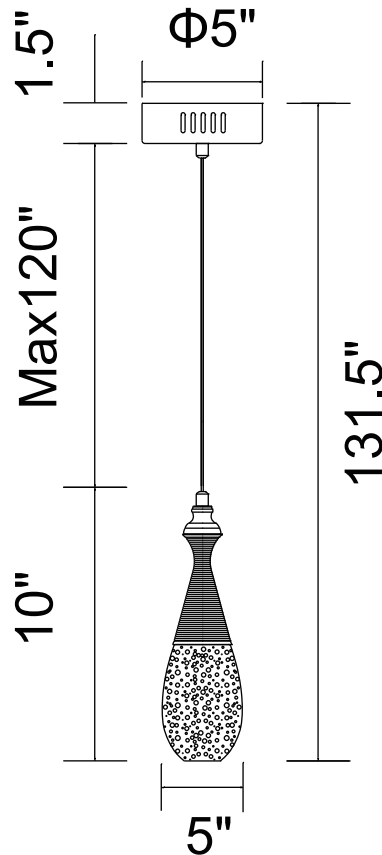

PROJECT: _____

FIXTURE TYPE: _____

LOCATION: _____

CONTACT/PHONE: _____

Item	5110P5C-R
Collection	DIOR
Finish	Chrome
Glass	-----
Crystal	Clear
Input	120V AC,60HZ,AC

Shade	-----
Length/Dia.	5"
Width/Ext.	-----
Height	10"
Maximum	131.5"
Lumens	240

Light Source	LED
Bulb Info.	1x4W
Included	-----
Dimmable	Yes
Color	3000K
Weight	