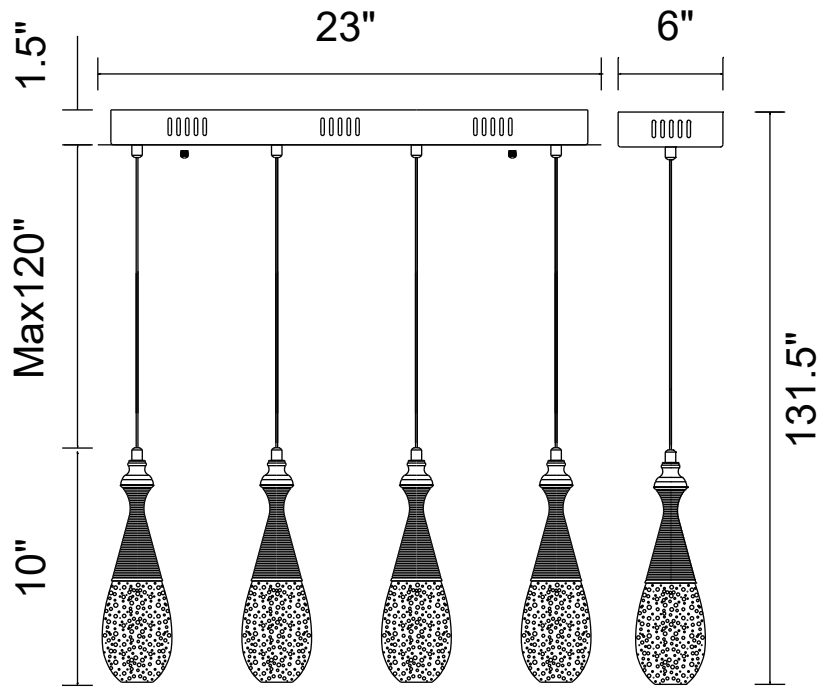

PROJECT: _____
 FIXTURE TYPE: _____
 LOCATION: _____
 CONTACT/PHONE: _____

Item	5110P23C-RC
Collection	DIOR
Finish	Chrome
Glass	-----
Crystal	Clear
Input	120V AC,60HZ,AC

Shade	-----
Length/Dia.	23"
Width/Ext.	6"
Height	10"
Maximum	131.5"
Lumens	900

Light Source	LED
Bulb Info.	4x4W
Included	-----
Dimmable	Yes
Color	3000K
Weight	