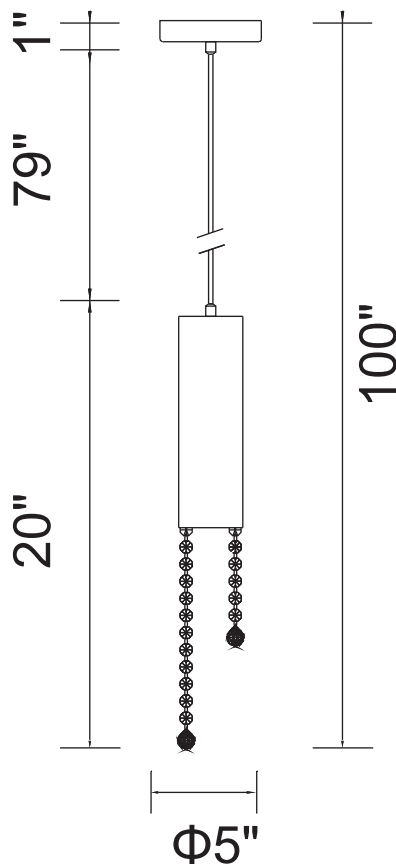

PROJECT: _____
 FIXTURE TYPE: _____
 LOCATION: _____
 CONTACT/PHONE: _____

Item	5081P5C-R
Collection	EXTENDED
Finish	Chrome
Glass	-----
Crystal	Clear
Input	120V AC,60HZ,AC

Shade	-----
Length/Dia.	5"
Width/Ext.	-----
Height	20"
Maximum	100"
Lumens	-----

Light Source	GU10
Bulb Info.	1×35W
Included	-----
Dimmable	Yes
Color	-----
Weight	