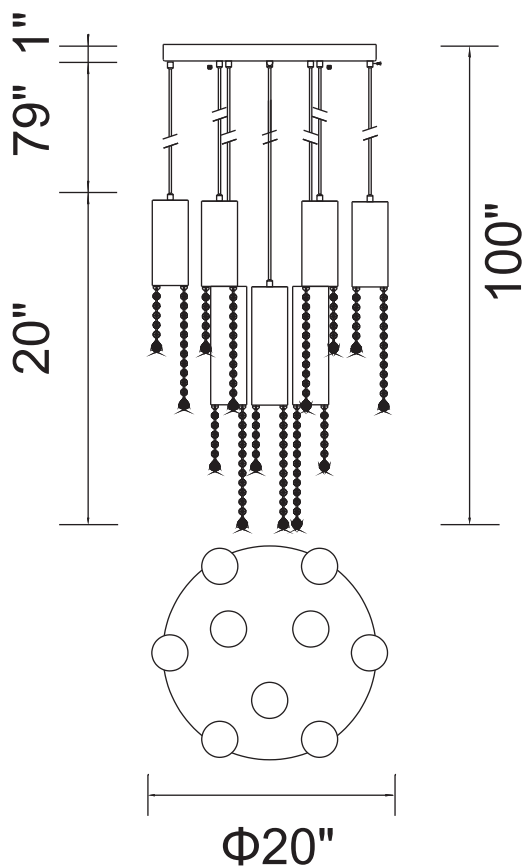

PROJECT: \_\_\_\_\_

FIXTURE TYPE: \_\_\_\_\_

LOCATION: \_\_\_\_\_

CONTACT/PHONE: \_\_\_\_\_

Item	5081P20C-R
Collection	EXTENDED
Finish	Chrome
Glass	-----
Crystal	Clear
Input	120V AC,60HZ,AC

Shade	-----
Length/Dia.	20"
Width/Ext.	-----
Height	20"
Maximum	100"
Lumens	-----

Light Source	GU10
Bulb Info.	9×35W
Included	-----
Dimmable	Yes
Color	-----
Weight	