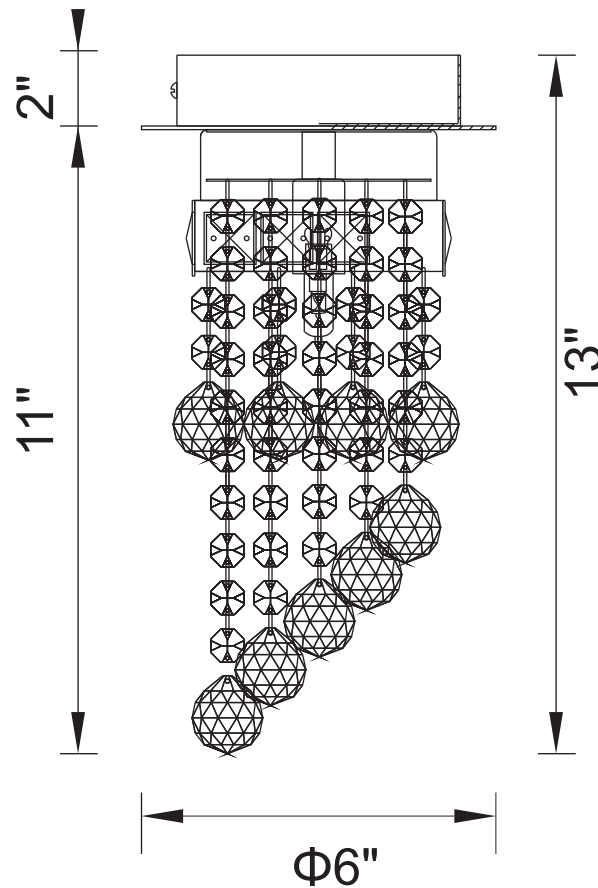

PROJECT: _____

FIXTURE TYPE: _____

LOCATION: _____

CONTACT/PHONE: _____

Item	5072C6C-R
Collection	MONICA
Finish	Chrome
Glass	-----
Crystal	Clear
Input	120V AC,60HZ,AC

Shade	-----
Length/Dia.	6"
Width/Ext.	-----
Height	13"
Maximum	-----S
Lumens	-----

Light Source	G9
Bulb Info.	1×40W
Included	-----
Dimmable	Yes
Color	-----
Weight	