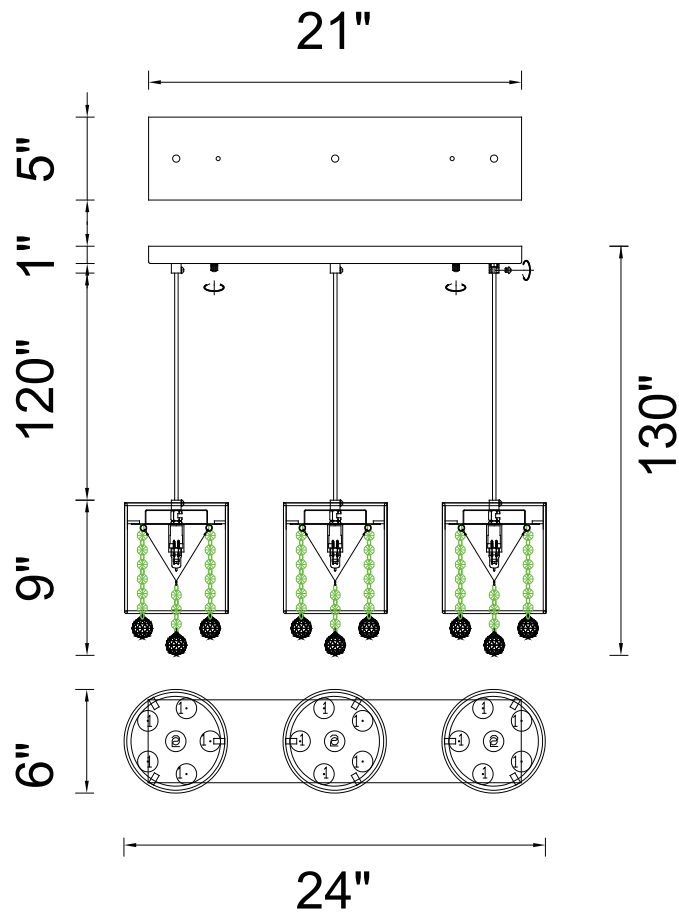

PROJECT: \_\_\_\_\_  
 FIXTURE TYPE: \_\_\_\_\_  
 LOCATION: \_\_\_\_\_  
 CONTACT/PHONE: \_\_\_\_\_

Item	5062P24C-3
Collection	RADIANT
Finish	Chrome
Glass	-----
Crystal	Smoke
Input	120V AC,60HZ,AC

Shade	Transparent Black
Length/Dia.	24"
Width/Ext.	6"
Height	9"
Maximum	130"
Lumens	-----

Light Source	G9
Bulb Info.	3×40W
Included	-----
Dimmable	Yes
Color	-----
Weight	