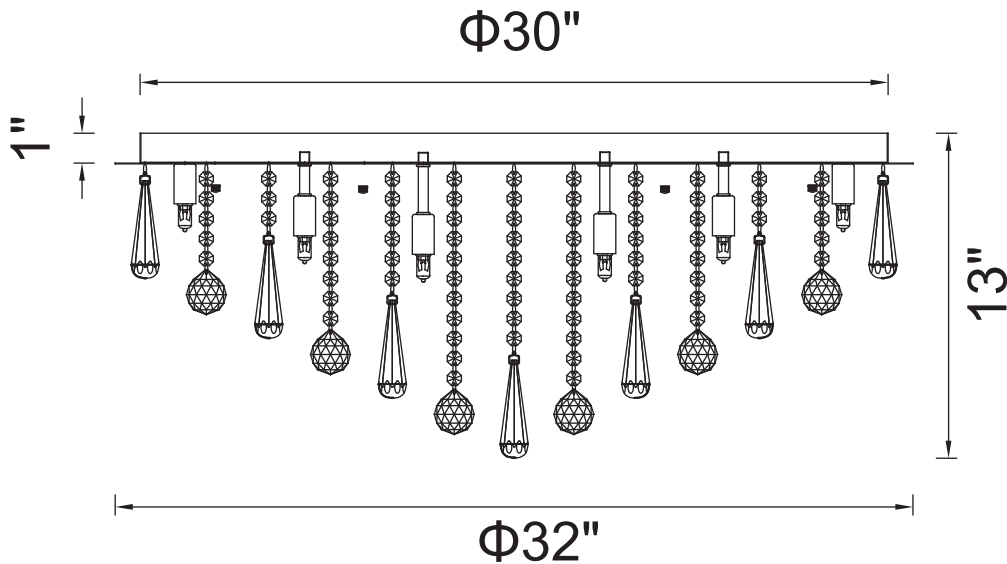

PROJECT: _____

FIXTURE TYPE: _____

LOCATION: _____

CONTACT/PHONE: _____

Item	5035C32C-R
Collection	BIANCA
Finish	Chrome
Glass	-----
Crystal	Clear
Input	120V AC,60HZ,AC

Shade	-----
Length/Dia.	32"
Width/Ext.	-----
Height	13"
Maximum	-----
Lumens	-----

Light Source	G9
Bulb Info.	16×40W
Included	-----
Dimmable	Yes
Color	-----
Weight	