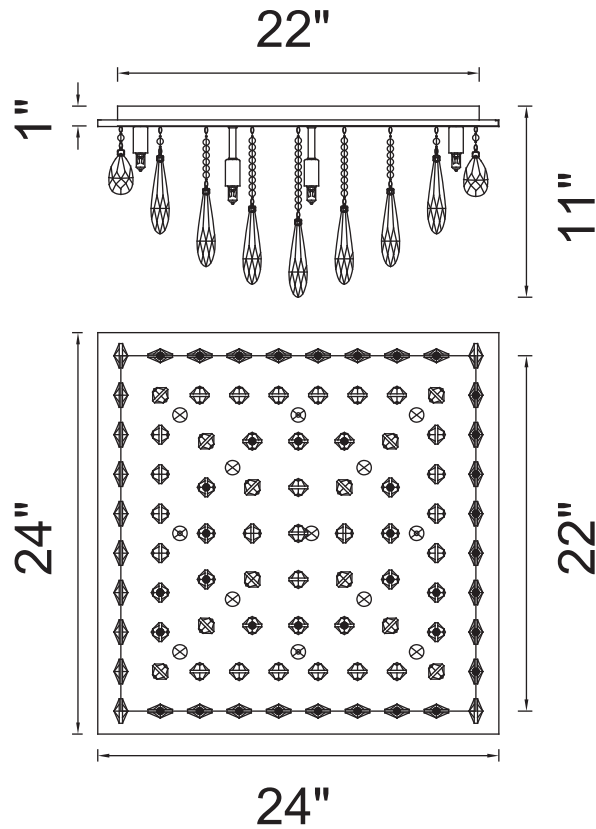

PROJECT: \_\_\_\_\_

FIXTURE TYPE: \_\_\_\_\_

LOCATION: \_\_\_\_\_

CONTACT/PHONE: \_\_\_\_\_

Item	5034C24C-S
Collection	BIANCA
Finish	Chrome
Glass	-----
Crystal	Clear
Input	120V AC,60HZ,AC

Shade	-----
Length/Dia.	24"
Width/Ext.	24"
Height	11"
Maximum	-----
Lumens	-----

Light Source	G9
Bulb Info.	13×40W
Included	-----
Dimmable	Yes
Color	-----
Weight	