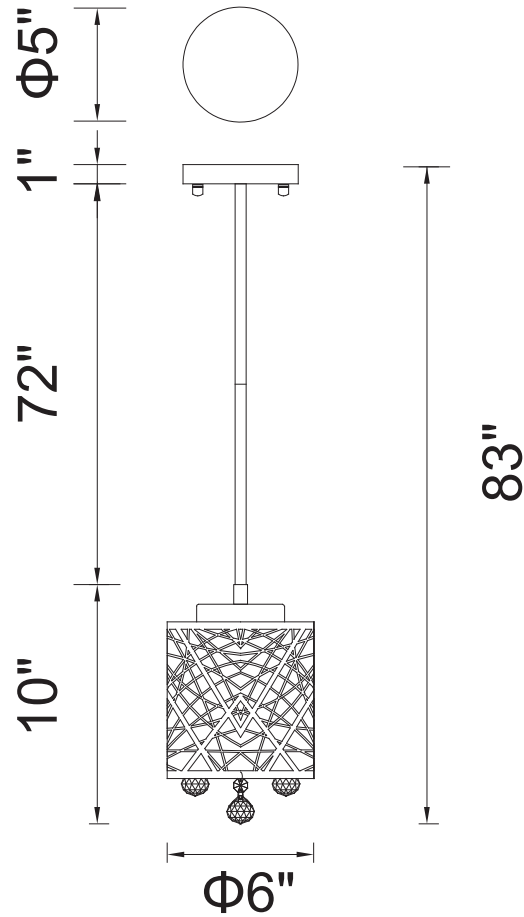

PROJECT: _____
 FIXTURE TYPE: _____
 LOCATION: _____
 CONTACT/PHONE: _____

Item	5008P6ST
Collection	ETERNITY
Finish	Stainless Steel
Glass	-----
Crystal	Clear
Input	120V AC,60HZ,AC

Shade	-----
Length/Dia.	6"
Width/Ext.	-----
Height	10"
Maximum	83"
Lumens	-----

Light Source	G9
Bulb Info.	1×40W
Included	-----
Dimmable	Yes
Color	-----
Weight	