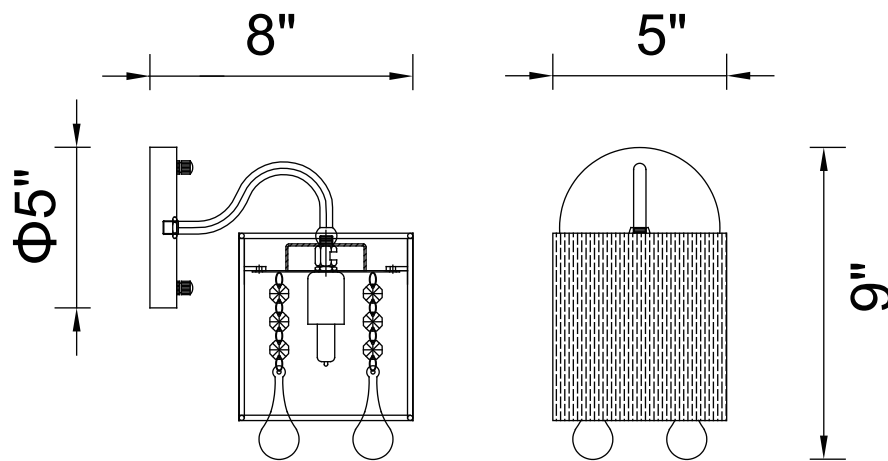

PROJECT: _____

FIXTURE TYPE: _____

LOCATION: _____

CONTACT/PHONE: _____

Item	5006W5C-1
Collection	WATER DROP
Finish	Chrome
Glass	-----
Crystal	Clear
Input	120V AC,60HZ,AC

Shade	Silver
Length/Dia.	5"
Width/Ext.	8"
Height	9"
Maximum	-----
Lumens	-----

Light Source	G9
Bulb Info.	1×40W
Included	-----
Dimmable	Yes
Color	-----
Weight	-----