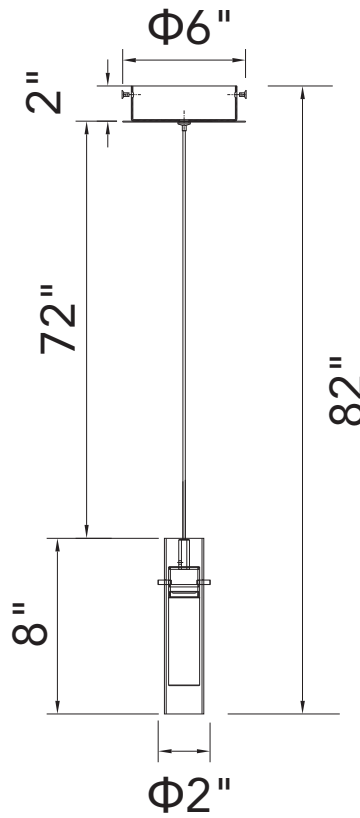

PROJECT: _____

FIXTURE TYPE: _____

LOCATION: _____

CONTACT/PHONE: _____

Item	1606P5-1-602
Collection	OLINDA
Finish	Satin Gold
Glass	Clear
Crystal	Frosted
Input	120V AC, 60HZ

Shade	-----
Length/Dia.	2"
Width/Ext.	2"
Height	8"
Maximum	82"
Lumens	104

Light Source	LED
Bulb Info.	2W
Included	-----
Dimmable	Yes
Color	3000K
Weight	3 Lbs