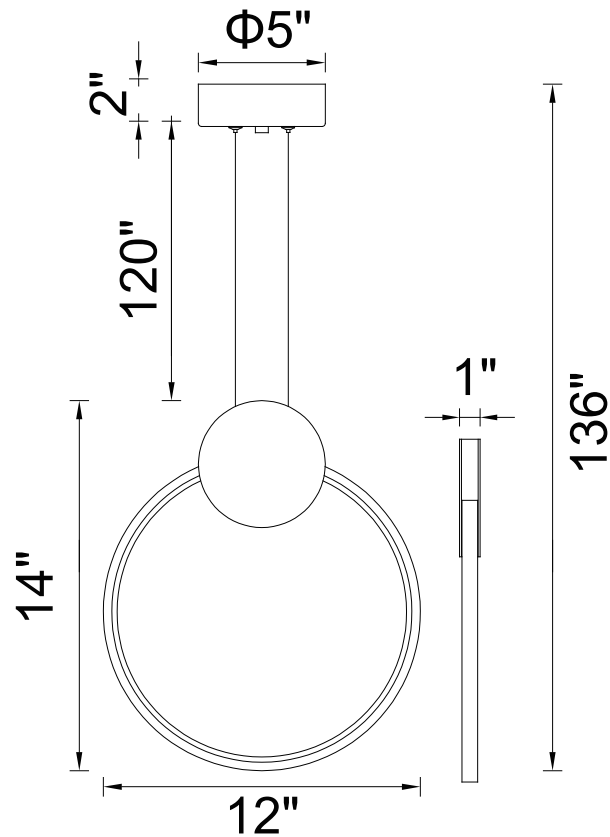

PROJECT: \_\_\_\_\_

FIXTURE TYPE: \_\_\_\_\_

LOCATION: \_\_\_\_\_

CONTACT/PHONE: \_\_\_\_\_

Item	1297P12-1-101
Collection	
Finish	Black
Glass	-----
Acrylic	White
Input	120V AC,60HZ,AC

Shade	-----
Length/Dia.	12"
Width/Ext.	1"
Height	14"
Maximum	136"
Lumens	468

Light Source	LED
Bulb Info.	9W
Included	-----
Dimmable	Yes
Color	3000K
Weight	