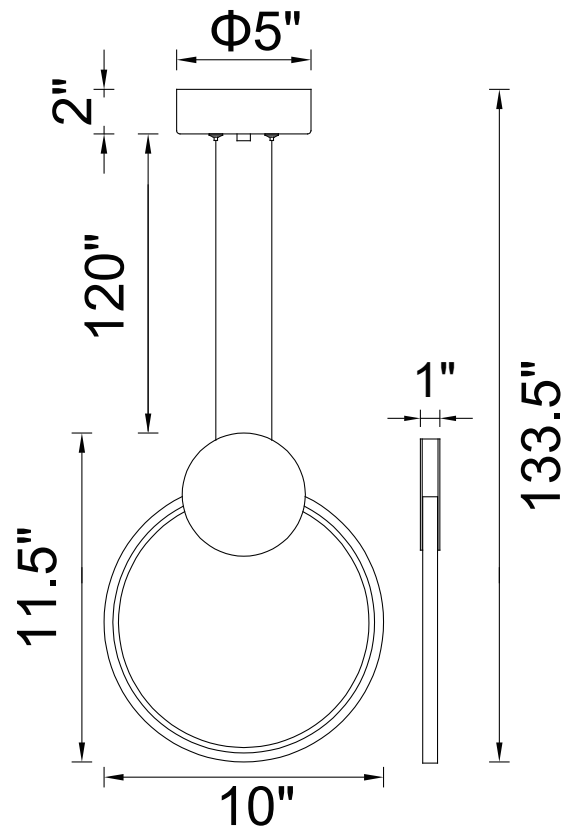

PROJECT: \_\_\_\_\_

FIXTURE TYPE: \_\_\_\_\_

LOCATION: \_\_\_\_\_

CONTACT/PHONE: \_\_\_\_\_

Item	1297P10-1-101
Collection	
Finish	Black
Glass	-----
Acrylic	White
Input	120V AC,60HZ,AC

Shade	-----
Length/Dia.	10"
Width/Ext.	1"
Height	11.5"
Maximum	133.5"
Lumens	364

Light Source	LED
Bulb Info.	7W
Included	-----
Dimmable	Yes
Color	3000K
Weight	