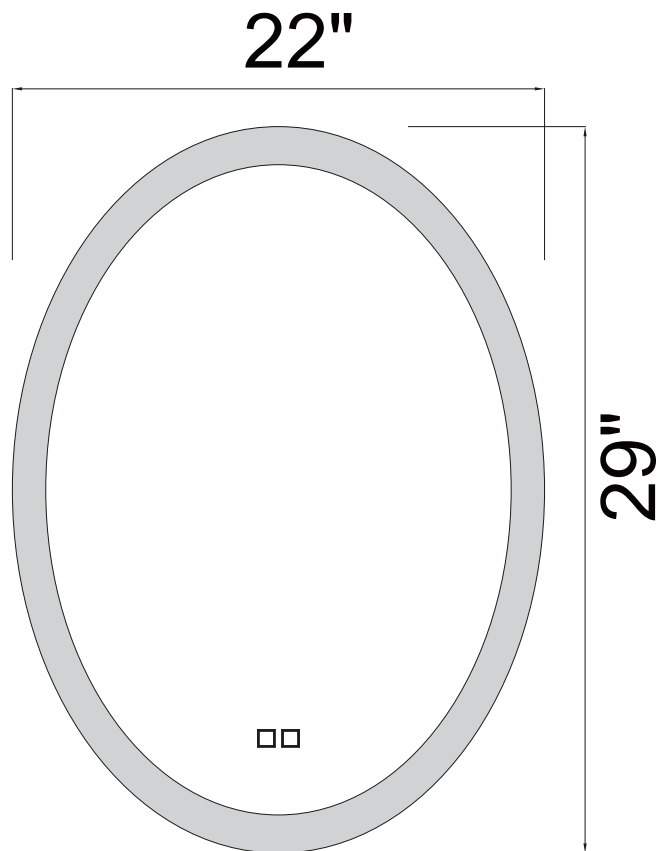

PROJECT: \_\_\_\_\_

FIXTURE TYPE: \_\_\_\_\_

LOCATION: \_\_\_\_\_

CONTACT/PHONE: \_\_\_\_\_

**Mirror can not turn on/off from a wall switch**

Item	1234W22-O
Collection	AGOSTINO
Finish	White
Glass	-----
Crystal	-----
Input	120V AC,60HZ,AC

Shade	-----
Length/Dia.	22"
Width/Ext.	2"
Height	29"
Maximum	-----
Lumens	884

Light Source	LED
Bulb Info.	17W
Included	-----
Dimmable	No
Color	3000K, 4000K, 6000K
Weight	