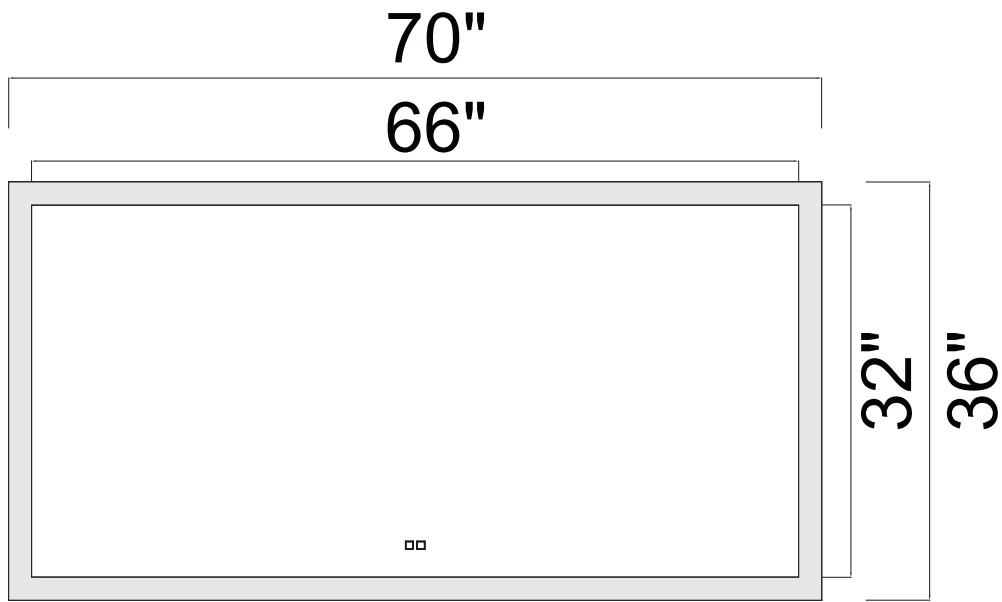

PROJECT: _____
 FIXTURE TYPE: _____
 LOCATION: _____
 CONTACT/PHONE: _____

Mirror can not turn on/off from a wall switch

Item	1233W70-36
Collection	ABIGAIL
Finish	White
Glass	-----
Crystal	-----
Input	120V AC,60HZ,AC

Shade	-----
Length/Dia.	70"
Width/Ext.	2"
Height	36"
Maximum	-----
Lumens	1456

Light Source	LED
Bulb Info.	28W
Included	-----
Dimmable	No
Color	3000K, 4000K, 6000K
Weight	