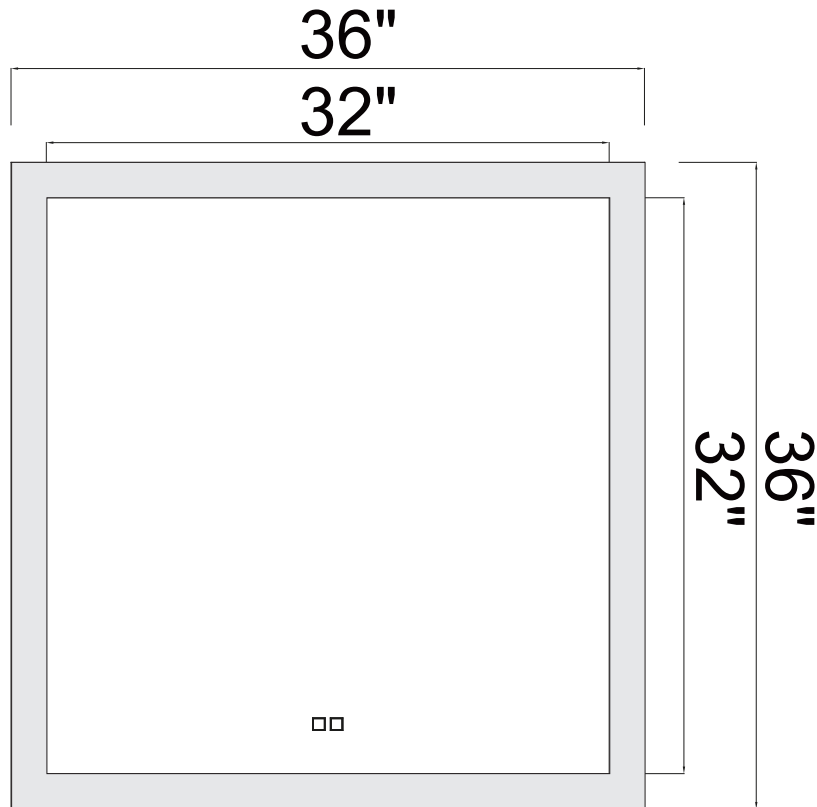

PROJECT: _____
 FIXTURE TYPE: _____
 LOCATION: _____
 CONTACT/PHONE: _____

Mirror can not turn on/off from a wall switch

Item	1233W36-36
Collection	ABIGAIL
Finish	White
Glass	-----
Crystal	-----
Input	120V AC,60HZ,AC

Shade	-----
Length/Dia.	40"
Width/Ext.	2"
Height	36"
Maximum	-----
Lumens	988

Light Source	LED
Bulb Info.	19W
Included	-----
Dimmable	No
Color	3000K, 4000K, 6000K
Weight	