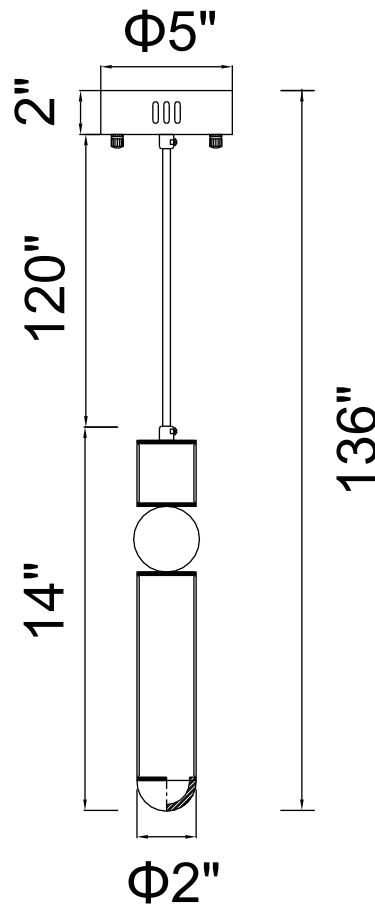

PROJECT: \_\_\_\_\_

FIXTURE TYPE: \_\_\_\_\_

LOCATION: \_\_\_\_\_

CONTACT/PHONE: \_\_\_\_\_

Item	1225P5-1-625
Collection	CHIME
Finish	Brass
Acrylic	Frosted
Crystal	-----
Input	120V AC,60HZ,AC

Shade	-----
Length/Dia.	2"
Width/Ext.	2"
Height	14"
Maximum	136"
Lumens	260

Light Source	LED
Bulb Info.	5W
Included	-----
Dimmable	Yes
Color	3000K
Weight	