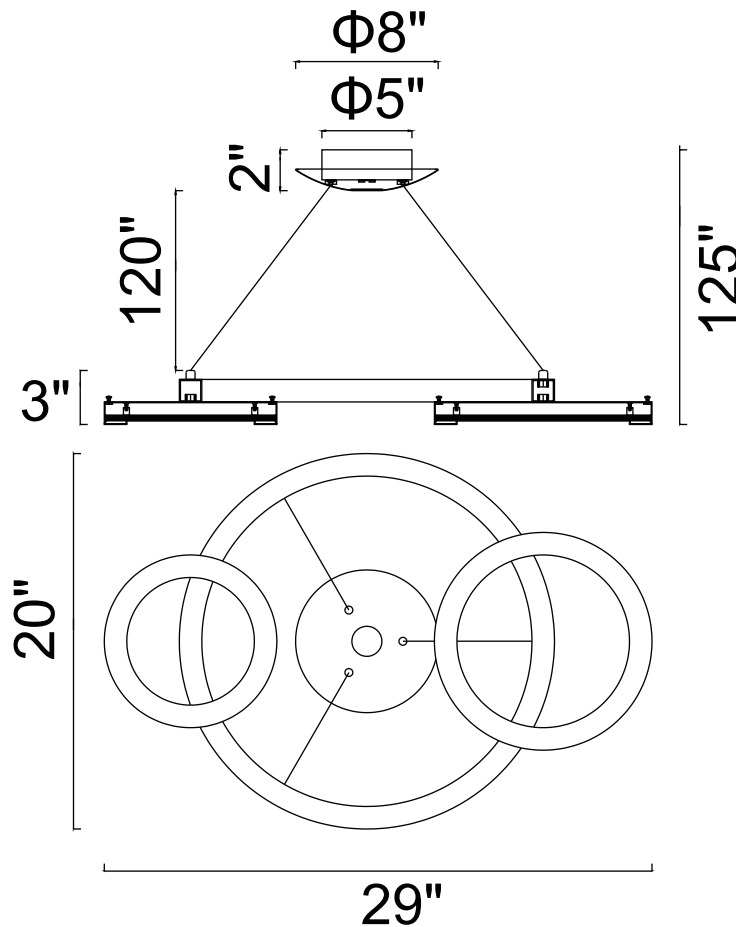

PROJECT: _____

FIXTURE TYPE: _____

LOCATION: _____

CONTACT/PHONE: _____

Item	1215P29-2-625
Collection	DEUX LUNES
Finish	Brass+Pearl Black
Glass	-----
Crystal	Clear
Input	120V AC,60HZ,AC

Shade	-----
Length/Dia.	29"
Width/Ext.	20"
Height	3"
Maximum	125"
Lumens	832

Light Source	LED
Bulb Info.	16W
Included	-----
Dimmable	Yes
Color	3000K
Weight	