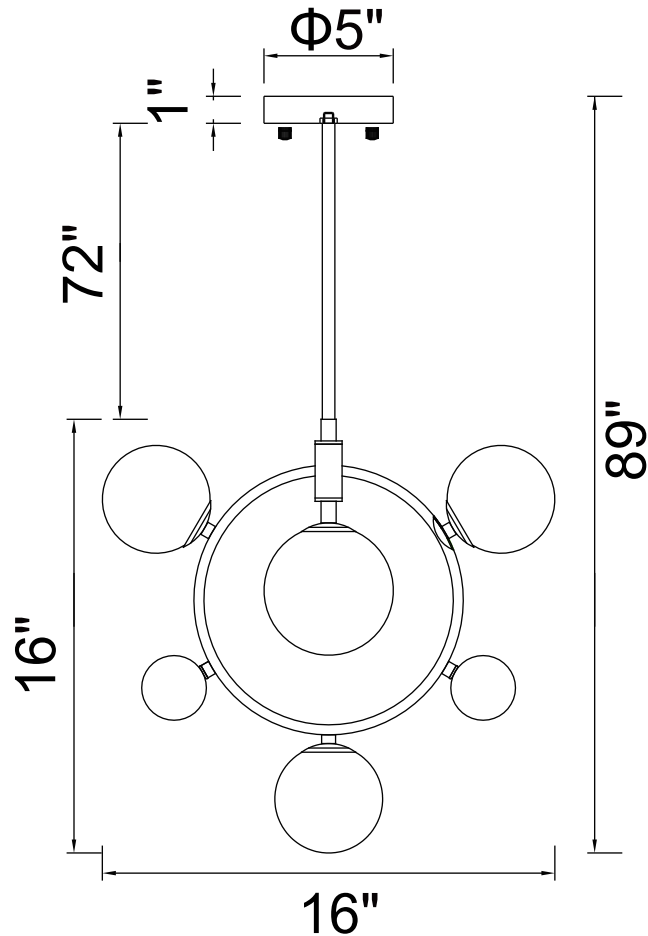

PROJECT: \_\_\_\_\_

FIXTURE TYPE: \_\_\_\_\_

LOCATION: \_\_\_\_\_

CONTACT/PHONE: \_\_\_\_\_

Item	1212P16-4-169
Collection	CELESTE
Finish	Medallion Gold
Glass	Frosted
Crystal	-----
Input	120V AC,60HZ,AC

Shade	-----
Length/Dia.	16"
Width/Ext.	16"
Height	16"
Maximum	89"
Lumens	-----

Light Source	LED G9
Bulb Info.	4×5W
Included	-----
Dimmable	Yes
Color	-----
Weight	