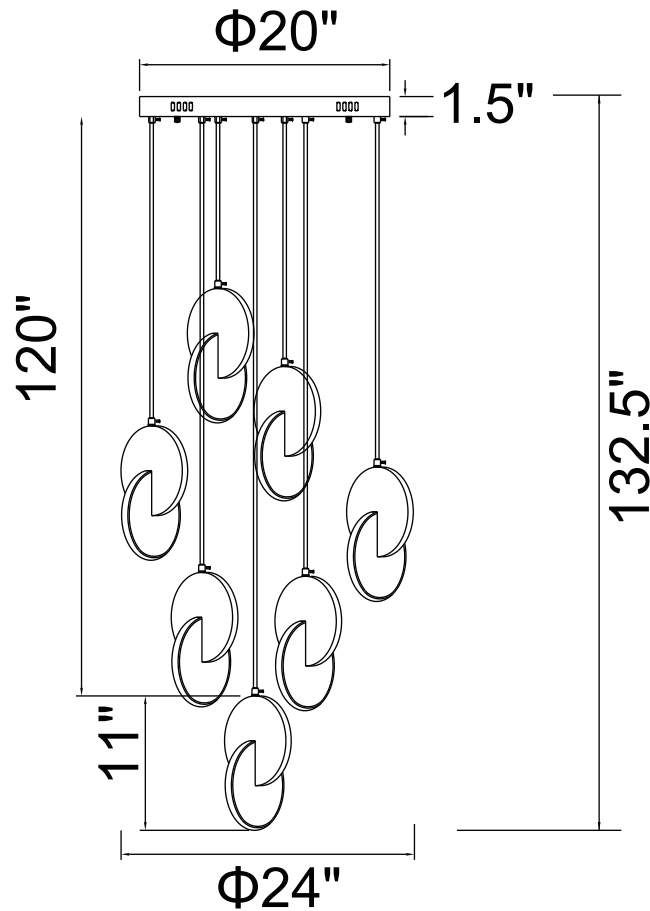

PROJECT: _____

FIXTURE TYPE: _____

LOCATION: _____

CONTACT/PHONE: _____

Item	1206P24-7-629
Collection	TRANCHE
Finish	Brushed Brass
Acrylic	Frosted
Crystal	-----
Input	120V AC,60HZ,AC

Shade	-----
Length/Dia.	24"
Width/Ext.	24"
Height	11"
Maximum	132.5"
Lumens	2028

Light Source	LED
Bulb Info.	39W
Included	-----
Dimmable	Yes
Color	3000K
Weight	