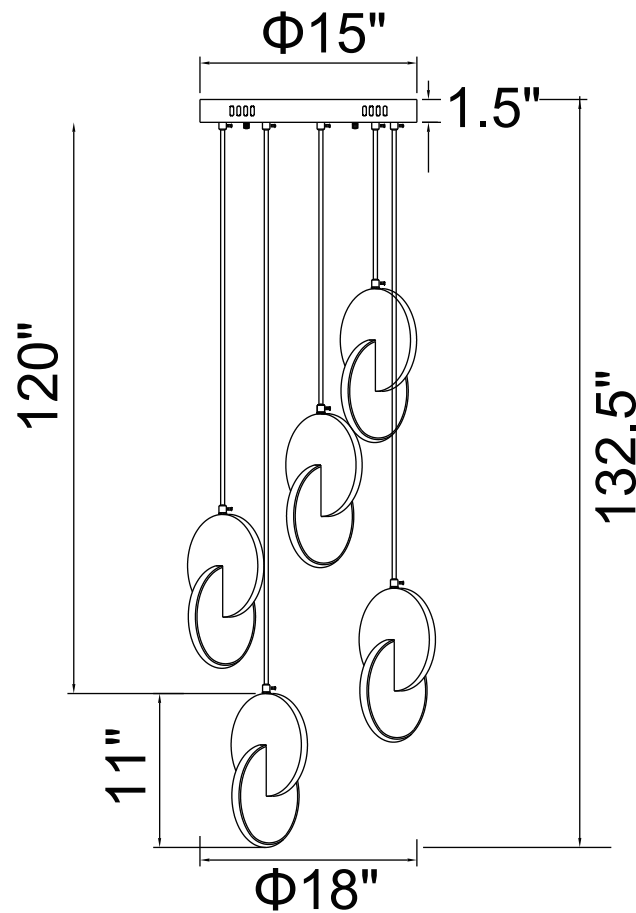

PROJECT: _____

FIXTURE TYPE: _____

LOCATION: _____

CONTACT/PHONE: _____

Item	1206P18-5-629
Collection	TRANCHE
Finish	Brushed Brass
Acrylic	Frosted
Crystal	-----
Input	120V AC,60HZ,AC

Shade	-----
Length/Dia.	18"
Width/Ext.	15"
Height	11"
Maximum	132.5"
Lumens	1456

Light Source	LED
Bulb Info.	28W
Included	-----
Dimmable	Yes
Color	3000K
Weight	