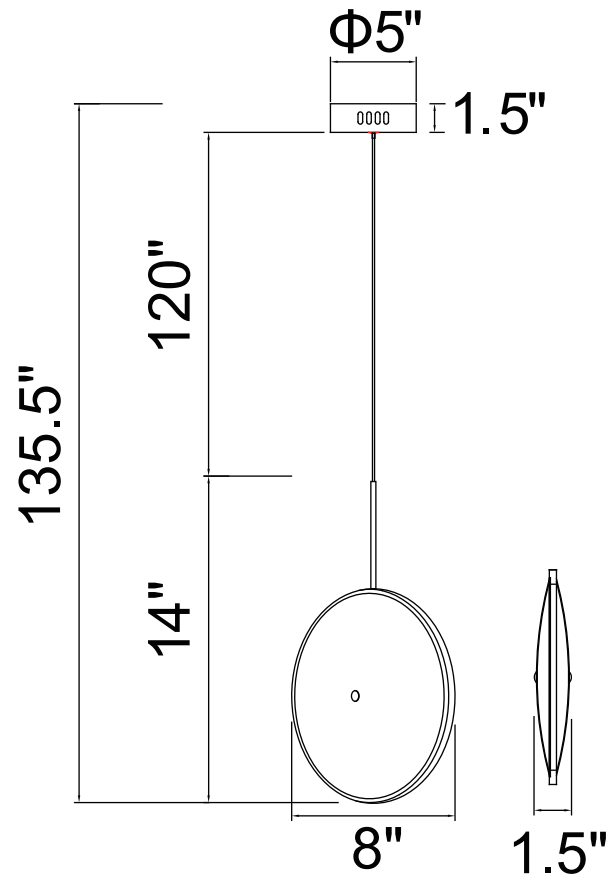

PROJECT: _____

FIXTURE TYPE: _____

LOCATION: _____

CONTACT/PHONE: _____

Item	1204P8-1-625
Collection	OVNI
Finish	Brass
Acrylic	Acrylic
Crystal	-----
Input	120V AC,60HZ,AC

Shade	-----
Length/Dia.	8"
Width/Ext.	14"
Height	5"
Maximum	135.5"
Lumens	208

Light Source	LED
Bulb Info.	4W
Included	-----
Dimmable	Yes
Color	3000K
Weight	