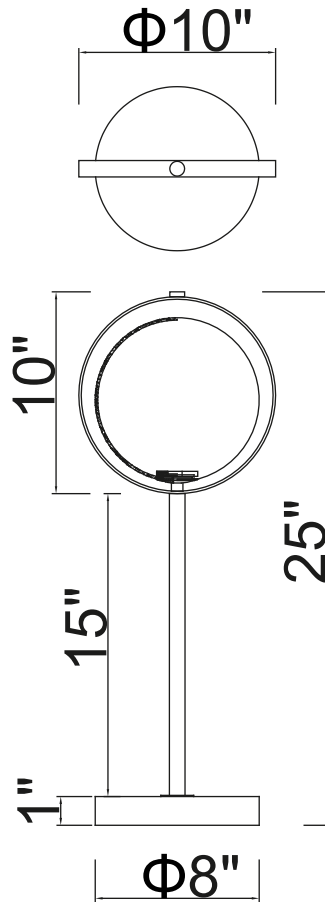

# CWI LIGHTING

BRIGHTER LIVING. SIMPLIFIED.

PROJECT: \_\_\_\_\_

FIXTURE TYPE: \_\_\_\_\_

LOCATION: \_\_\_\_\_

CONTACT/PHONE: \_\_\_\_\_

|            |                 |
|------------|-----------------|
| Item       | 1153T10-1-169-A |
| Collection | DA VINCI        |
| Finish     | Medallion Gold  |
| Glass      | Frosted         |
| Crystal    | -----           |
| Input      | 120V AC,60HZ,AC |

|             |       |
|-------------|-------|
| Shade       | ----- |
| Length/Dia. | 10"   |
| Width/Ext.  | ----- |
| Height      | 10"   |
| Maximum     | 25"   |
| Lumens      | ----- |

|              |       |
|--------------|-------|
| Light Source | G9    |
| Bulb Info.   | 1×40W |
| Included     | ----- |
| Dimmable     | No    |
| Color        | ----- |
| Weight       |       |