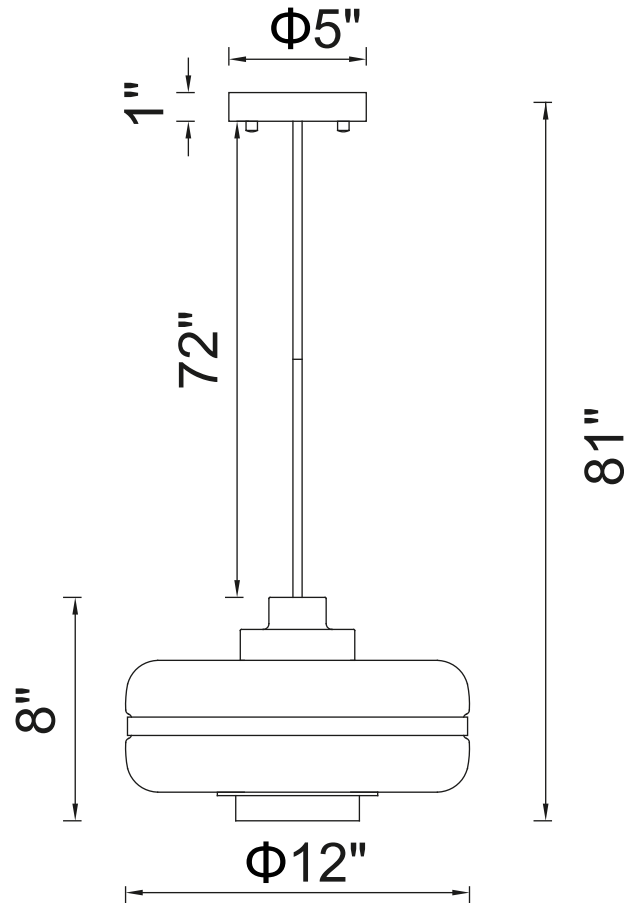

PROJECT: _____

FIXTURE TYPE: _____

LOCATION: _____

CONTACT/PHONE: _____

Item	1143P12-1-270
Collection	ELEMENTARY
Finish	Pearl Gold
Glass	White
Crystal	-----
Input	120V AC,60HZ,AC

Shade	-----
Length/Dia.	12"
Width/Ext.	-----
Height	8"
Maximum	81"
Lumens	-----

Light Source	E26
Bulb Info.	1×60W
Included	-----
Dimmable	Yes
Color	-----
Weight	