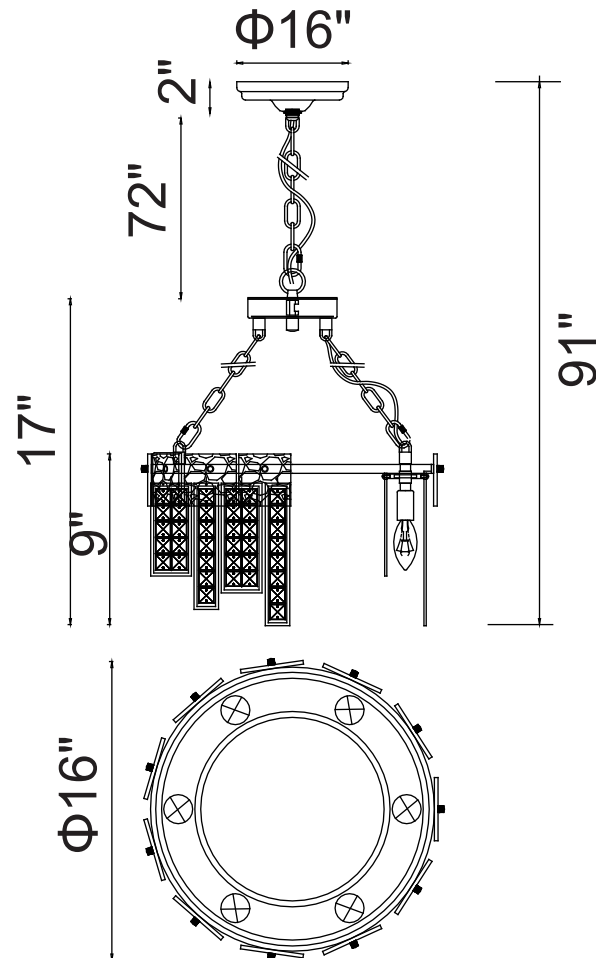

PROJECT: _____

FIXTURE TYPE: _____

LOCATION: _____

CONTACT/PHONE: _____

Item	1099P16-6-613
Collection	GLACIER
Finish	Polished Nickel
Glass	Black
Crystal	-----
Input	120V AC,60HZ,AC

Shade	-----
Length/Dia.	16"
Width/Ext.	-----
Height	9"
Maximum	91"
Lumens	-----

Light Source	E12
Bulb Info.	6×60W
Included	-----
Dimmable	Yes
Color	-----
Weight	