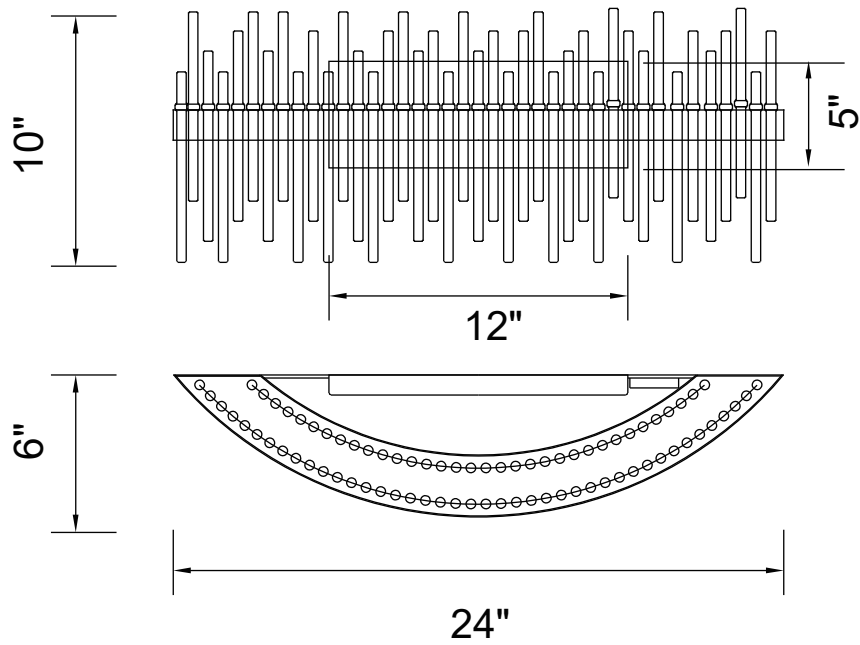

PROJECT: \_\_\_\_\_  
 FIXTURE TYPE: \_\_\_\_\_  
 LOCATION: \_\_\_\_\_  
 CONTACT/PHONE: \_\_\_\_\_

Item	1063W24-605
Collection	GENEVIEVE
Finish	Antique Brass
Glass	-----
Crystal	Clear
Input	120V AC,60HZ,AC

Shade	-----
Length/Dia.	24"
Width/Ext.	6"
Height	10"
Maximum	10"
Lumens	1200

Light Source	LED
Bulb Info.	24W
Included	-----
Dimmable	Yes
Color	3000K
Weight	3.1KG